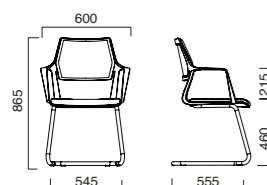

20
Verniciato bianco gofrato
Embossed white painted

00L
Alluminio pulito
Polished aluminium

S001
Nero
Black

Base in plastica Plastic base

YOYO CANTILEVER BASE

YOYO 5 STAR BASE WITH ARMS