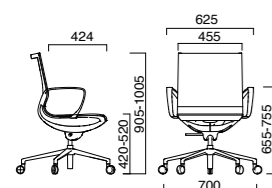

ZERO-G 1000

Design: Stefano Sandonà

Una sola linea continua si muove nello spazio disegnando una sedia: ecco Zero-G, firmata dai designer Stefano Sandonà e Sabrina Bettini. Leggerissima grazie ai materiali e alla costruzione, Zero-G è prodotta nelle varianti con e senza braccioli integrati, con telaio bianco o nero, mentre la seduta in rete traspirante è disponibile in differenti colori e può essere accessoriata con un pannello tappezzato. Il meccanismo di regolazione tilt è incorporato, la base a cinque razze è disponibile sia in poliammide che in alluminio.

One single continuous line moves in space forming a chair: Zero-G, designed by Stefano Sandonà and Sabrina Bettini. Ultra-lightweight due to the materials and construction, Zero-G comes in the variations with and without integrated armrests, with black or white frame, while the breathable mesh seat is available in different colours and can be accessorized with an upholstered panel. The tilting adjustment mechanism is incorporated, and the five-star base is available in both polyamide and aluminium.

Colori plastiche Plastic colours

Nero
Black

Bianco
White

Basi in alluminio Aluminium bases

Verniciato nero gofrato
Black embossed painted

Verniciato bianco gofrato
White embossed painted

Alluminio pulito
Polished aluminium

Certificazioni Certification

Ansi-Bifma x5.1
EN 16139

ZERO-G SWIVEL WITH CASTORS
AND ARMRESTS