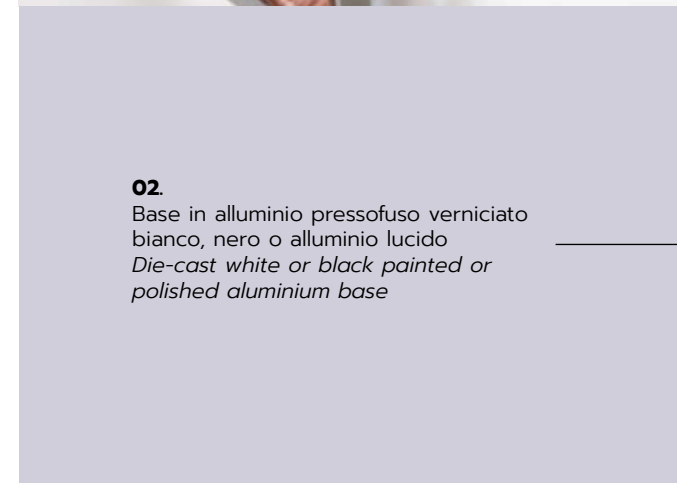

ALUMINIA LOW BACK WITHOUT ARMRESTS  
FOR UPHOLSTERY

ALUMINIA LOW BACK WITHOUT ARMRESTS  
FOR MESH UPHOLSTERY

**01.**  
Telaio in alluminio verniciato bianco, nero o  
alluminio lucido  
*White, black or polished aluminium frame*