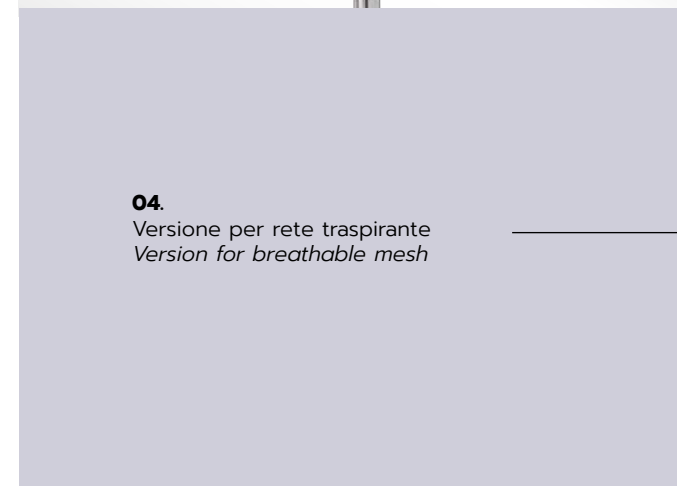

04.
Versione per rete traspirante
Version for breathable mesh