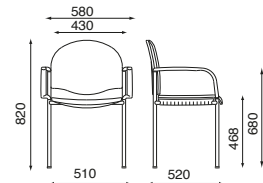

BRIDGE 870 WITH ARMS