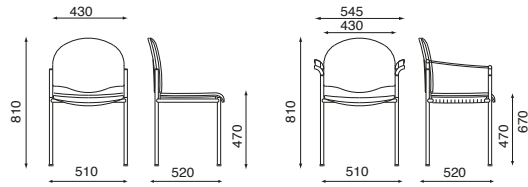

BRIDGE 850 WITH ARMS FOR UPHOLSTERY