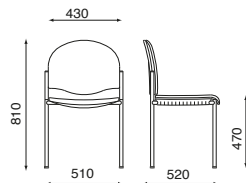

BRIDGE 850-870

BRIDGE 870